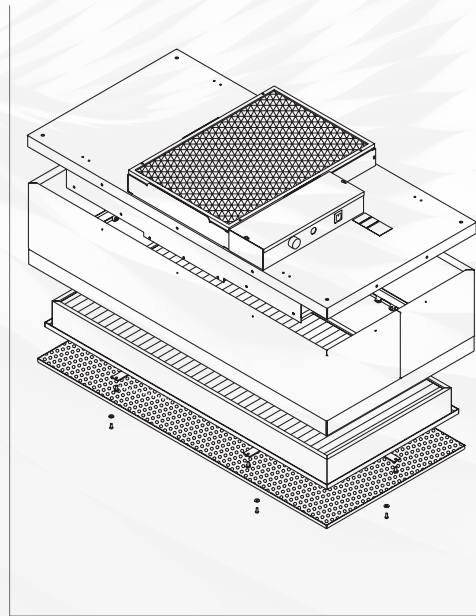

CRFF / CRFF-E® ARS Exploded View