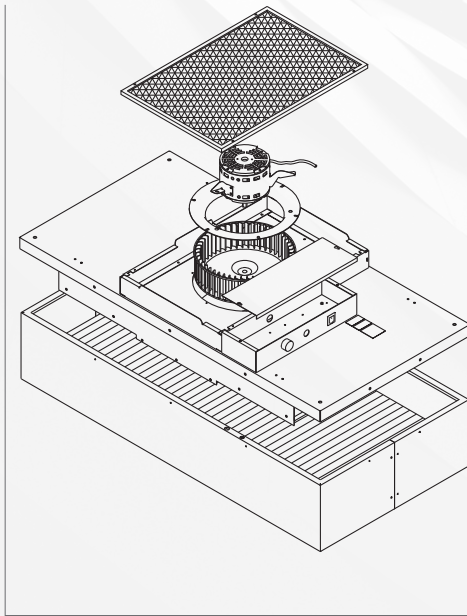

KRUEGER

Excellence in Air Distribution

KRUEGER CRFF® Series Selection Chart

■ Diagrams

For more information on the CRFF® Series of Fan Filter Units, contact your local representative or simply visit our website at www.krueger-hvac.com.

CRFF / CRFF-E® Standard Exploded View